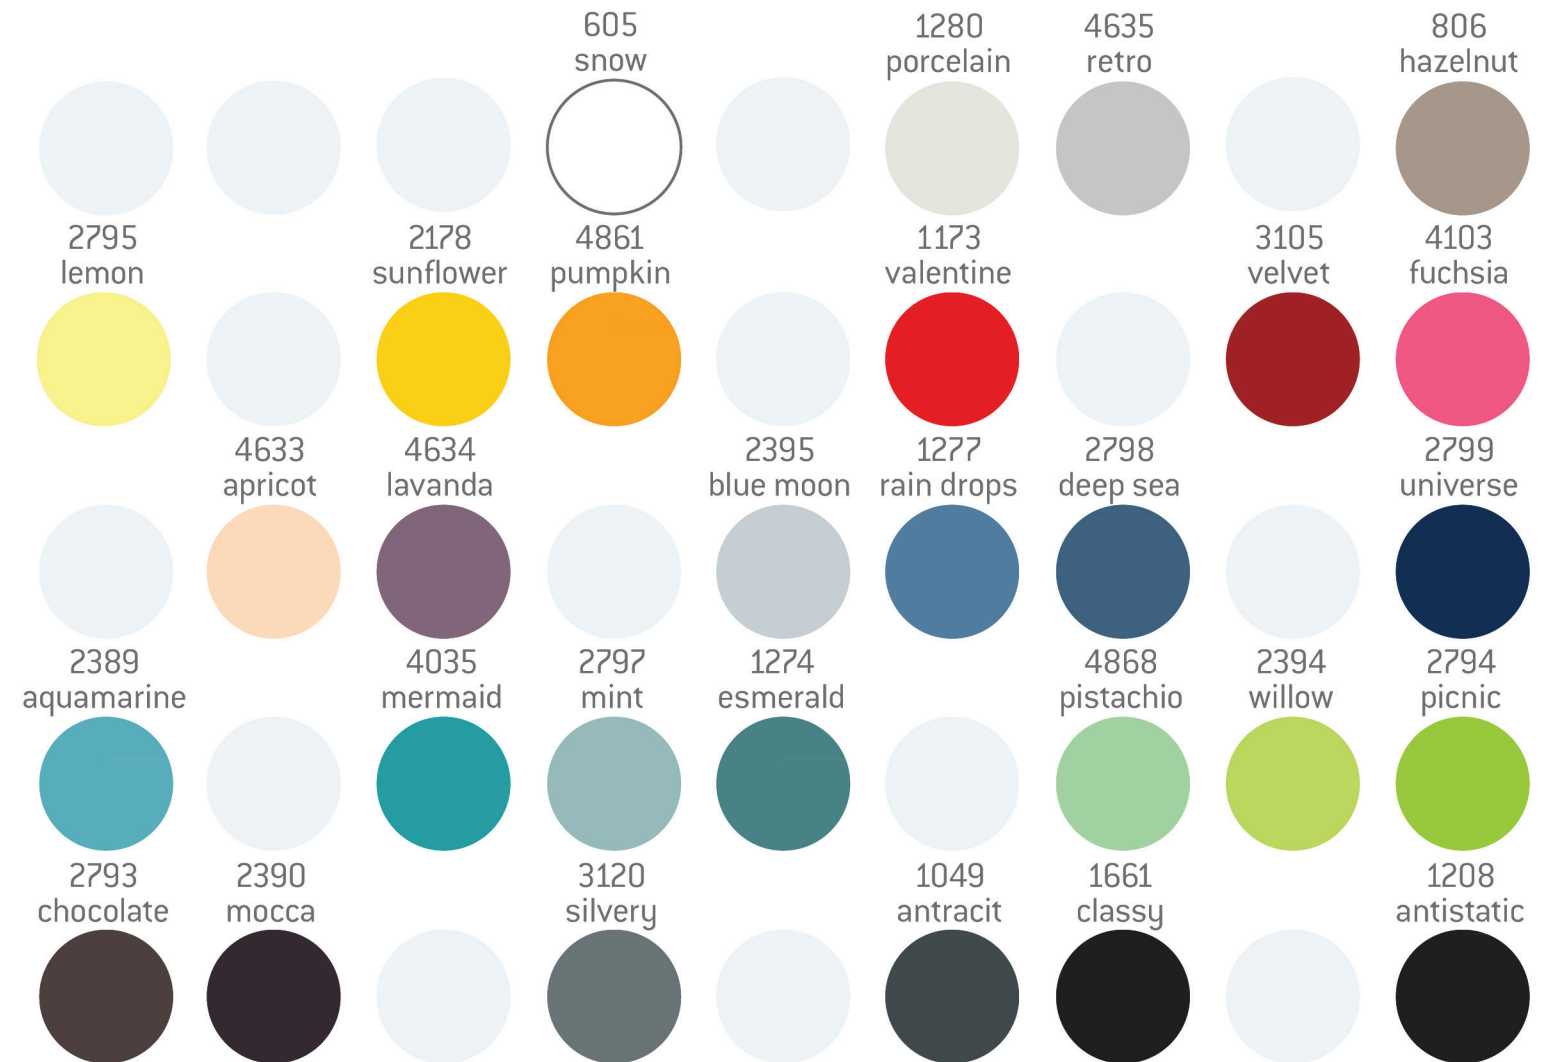

COLOR CHART 2020

The right choice of the upholstery color is as important as the quality of the product. That is why we offer a wide selection of various colors of the top quality, water repellent and fire-resistant imitation leather. The leather is highly resistant to disinfectants, salt water, UV rays, micro-organisms and mould. Its elasticity and flexibility ensure comfort positioning of the patients during their therapies. We strongly recommend regular cleaning and removal of residues of massage oil and crèmes. By careful maintenance of the upholstery you will prevent cracked leather and extend your table's useful life.

Color Chart 1
imitation leather colors
(atn-07, 08)

color chart 2
imitation leather colors
(ferrari-stamskin® top)